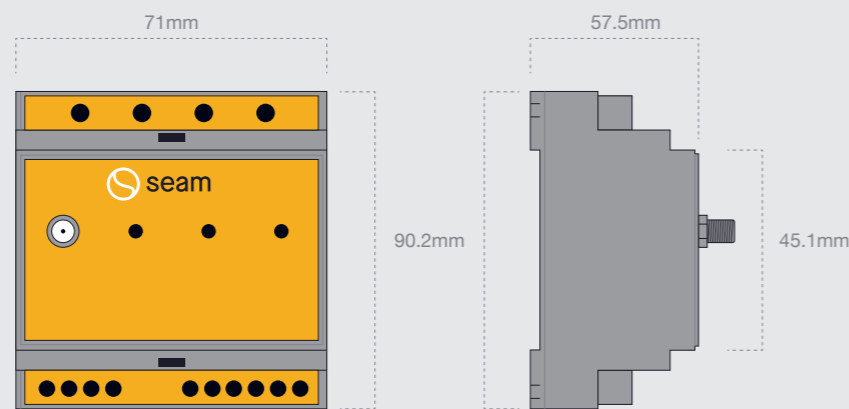

Combined with live monitoring of the PV solar system, you can make adjustments in your home to maximise your savings.

Tech Specs

- Conforms to AS/NZS 61010-1:2010, AS/NZS 4268:2017.
- Input 220-240V~, 50/60Hz, Max 100A.
- Coms: WIFI 802.11b/g/n20.
- Measurement ports: 3xCurrent. Transformers rated at 100A.