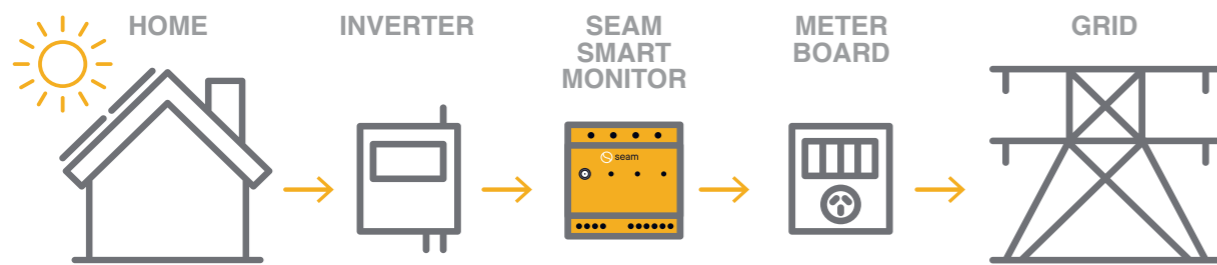

www.seam.solar

Introducing SEAM

SEAM enables you to monitor your energy usage patterns live via a future proof App. It is sophisticated enough to be able give you live data on individual circuits or appliances as well as intelligent switching.

Combined with live monitoring of the PV solar system, you can make adjustments in your home to maximise your savings.

Tech Specs

- Conforms to AS/NZS 61010-1:2010, AS/NZS 4268:2017.
- Input 220-240V~, 50/60Hz, Max 100A.
- Coms: WIFI 802.11b/g/n20.
- Measurement ports: 3xCurrent. Transformers rated at 100A.

At a glance

- Connects to your home via WiFi and is designed to sit in your consumer switchboard.
- Easy to read graphs and data on your phone or tablet.
- One touch control.
- Easy to install.

A connected system is a smarter system.
Thanks to SEAM, you get more than solar. We bring you a connected home.

Energy you can count on, today and into the future. SEAMless.

Energy Analytics At Your Fingertips

- SEAM is a supercharged energy monitor that talks to our cloud and then calculates dashboards, reports and insights.
- View and analyse your energy profile with the help of SEAM.
- SEAM is a solution that consists of SEAM Monitor, CLOUD and mobile App.
- SEAM redefines energy management giving energy consumption, PV generation, savings and profit insights in a simple and fun way.
- SEAM shows our self-sufficiency and self-consumption.
- Available on iOS, Android and web portal.
- Monitors PV generation, PV consumption, PV Export, Grid consumption.
- Expandable and custom monitoring eg: install 10 meters and monitor 30 circuits - great for commercial / industrial users.
- Ease of installation with a simple Installer App that takes care of the entire process.
- Predictions of what your solar should be generating.
- Alerts you if there is a problem with your solar.